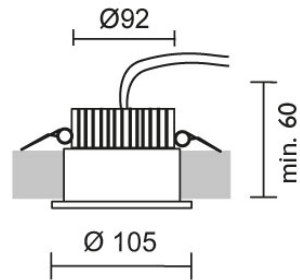

ALPHA / SPOT RD 30°

155103ws

ALPHA / SPOT RD 30°

 155103ws white

ALPHA / SPOT RD 30°

Mounting, handling, security

Design

Surface wet-painted white- RAL 9010, matt

700 mA			LED	
12 W	min. 1000 lm	2700K	CRI 90	30°

Product data

Art.-No.: 155103ws

Safety class: III

Lamp type

Lamp type: LED

Power: max. 12 W

Luminous flux (lm): min. 1000