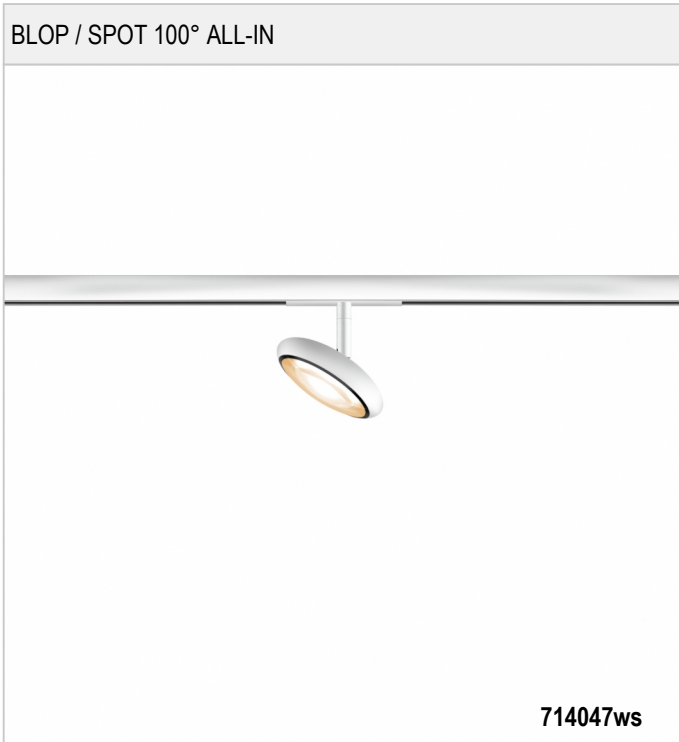

BLOP / SPOT 100° ALL-IN - AC OE PENDANT LUMINAIRES

BRUCK.

BLOP / SPOT 100° ALL-IN

230 V		IP20			LED
	12 W	min. 950 lm	2700K	CRI 90	100°

Product data

Art.-No.: 714047ws
 Safety class: II

Lamp type

Lamp type: LED
 Power: max. 12 W
 Luminous flux (lm): min. 950
 Lichttemperatur: 2700K
 Color rendering: CRI 90

Designer: Dirk Wortmeyer

BLOP / SPOT 100° ALL-IN

714047ws		white
714047mcgy		mattchrome (mcgy)
714047ch		chrome
714047sw		black
714047hw		champagne, white
714047hb		champagne, black