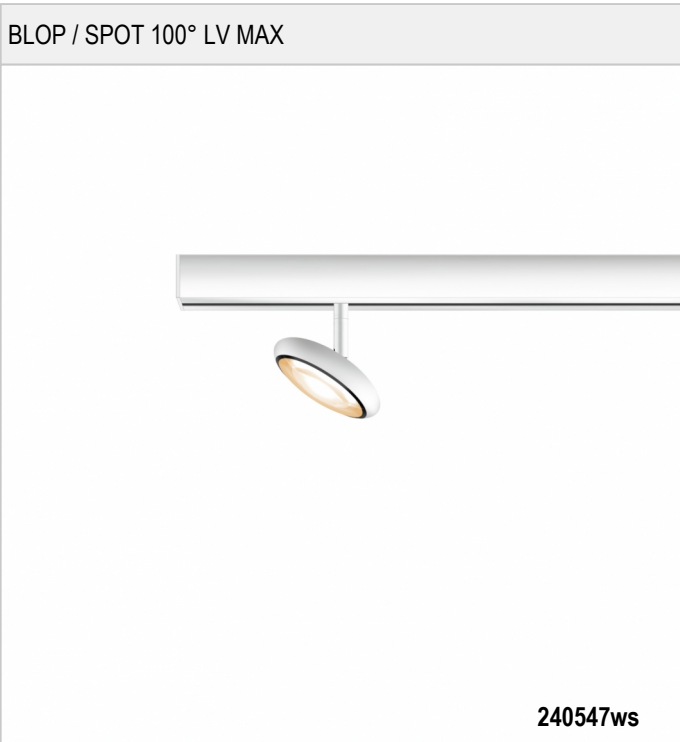

BLOP / SPOT 100° LV MAX - PLUG SPOTLIGHTS

BRUCK.

BLOP / SPOT 100° LV MAX

240547ch		chrome
240547mcgy		mattchrome (mcgy)
240547sw		black
240547ws		white

BLOP / SPOT 100° LV MAX

stecker_21.jpg	0 V	350 mA		IP20		LED
	12 W	min. 1200 lm	2700K	CRI 90	100°	
						

Product data

Art.-No.: 240547ws
 Safety class: III

Lamp type

Lamp type: LED
 Power: max. 12 W
 Luminous flux (lm): min. 1200
 Lichttemperatur: 2700K
 Color rendering: CRI 90

Designer: Dirk Wortmeyer